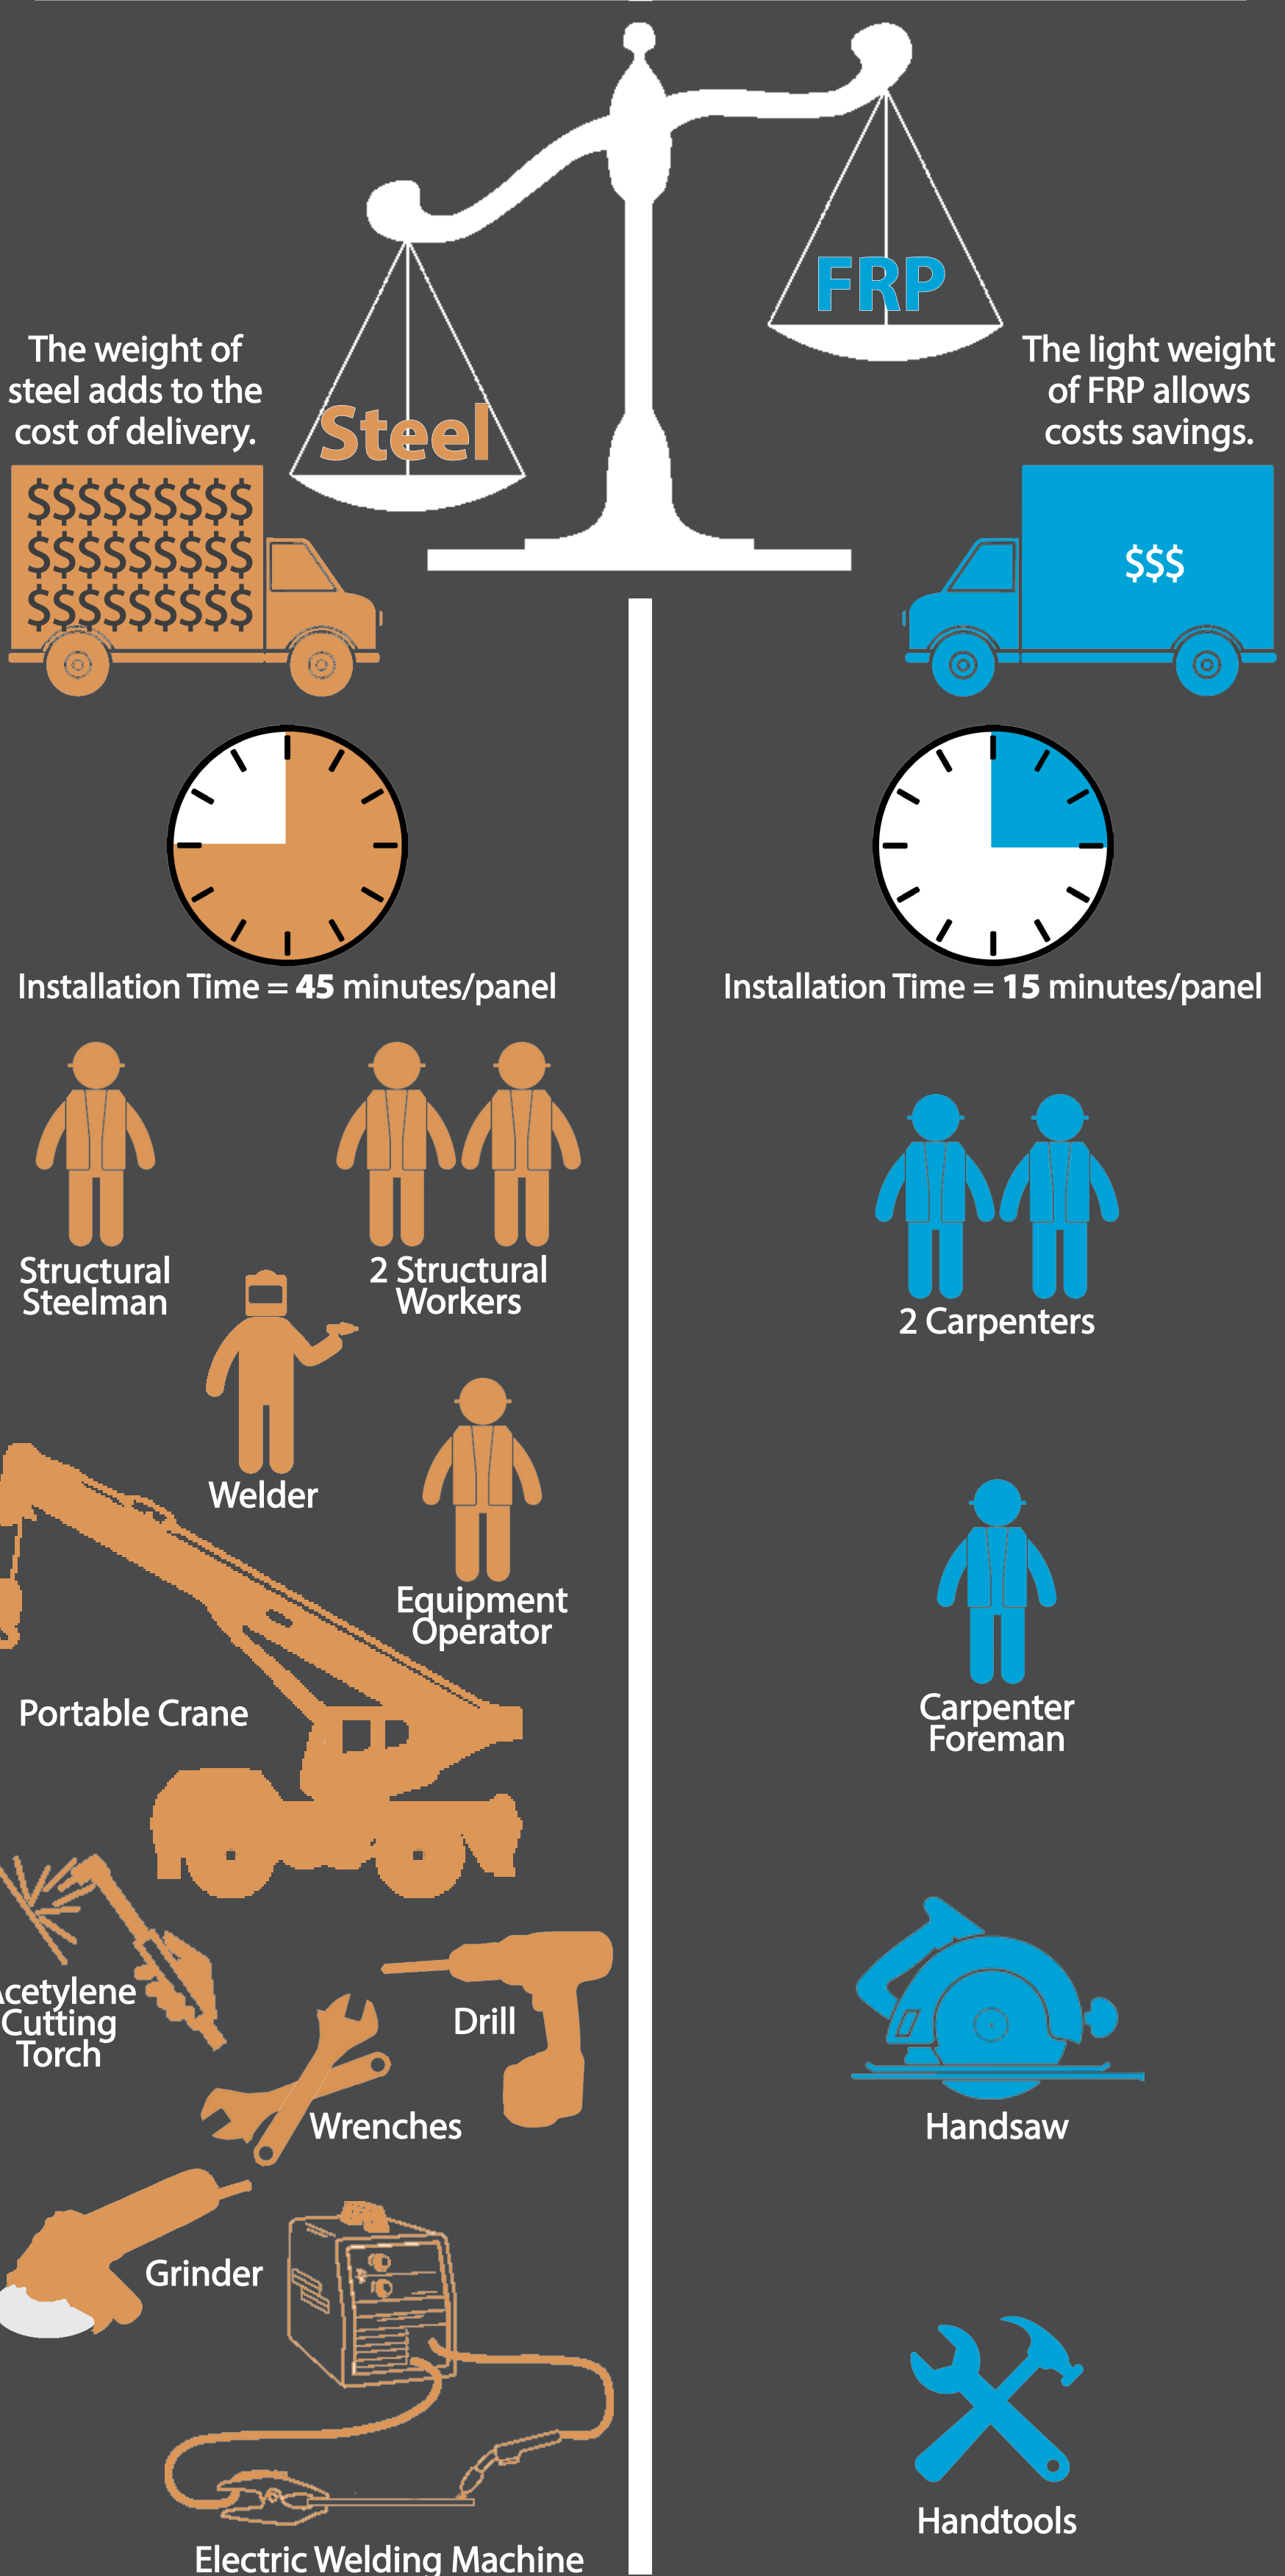

Don't Let Steel \$teal from You!

WHICH WOULD YOU RATHER PAY FOR?

INSTALLATION OF
STEEL
GRATING

INSTALLATION OF
FRP
GRATING

SHIPPING & INSTALLATION of steel grating is time consuming and costly.
FRP GRATING SAVES YOU MONEY.
 LESS PEOPLE. LESS EQUIPMENT. LESS TIME.